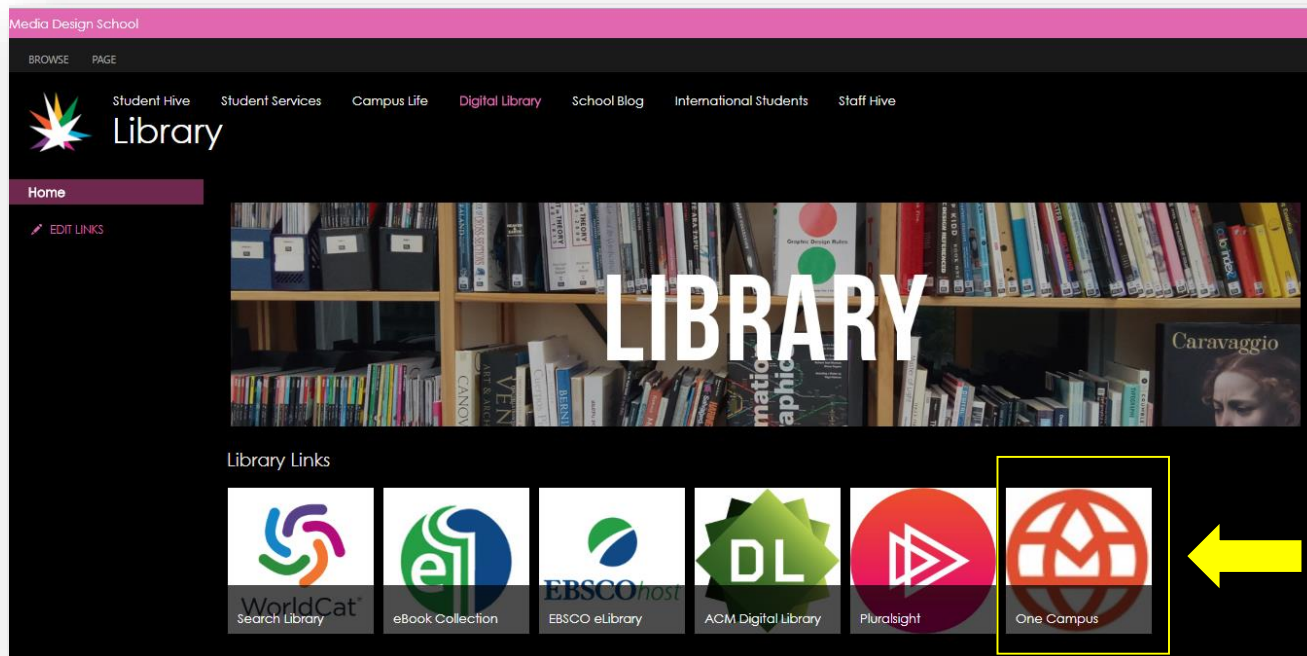

Media Design School OneCampus

- 1 You have to log into the **Student Portal** (Hive) and access the **Digital Library**, then click in OneCampus icon.

2

Click on **Login** button

The screenshot shows the OneCampus website interface. The top navigation bar is dark with the OneCampus logo on the left, followed by links for 'FOR INSTITUTIONS' and 'HELP & SUPPORT'. On the right side of the navigation bar, there are links for 'CREATE YOUR PASSPORT', a highlighted 'LOGIN' button, and a language selector 'EN'. A yellow arrow points to the 'LOGIN' button. The main content area has a red background with the heading 'TAKE YOUR LEARNING FURTHER'. Below the heading is a paragraph: 'Explore and develop the skills most desired by today's employers. Take your first steps toward career readiness with engaging content and learning activities.' There is a 'Create Passport' button and a 'Watch the video' link with a play button icon.